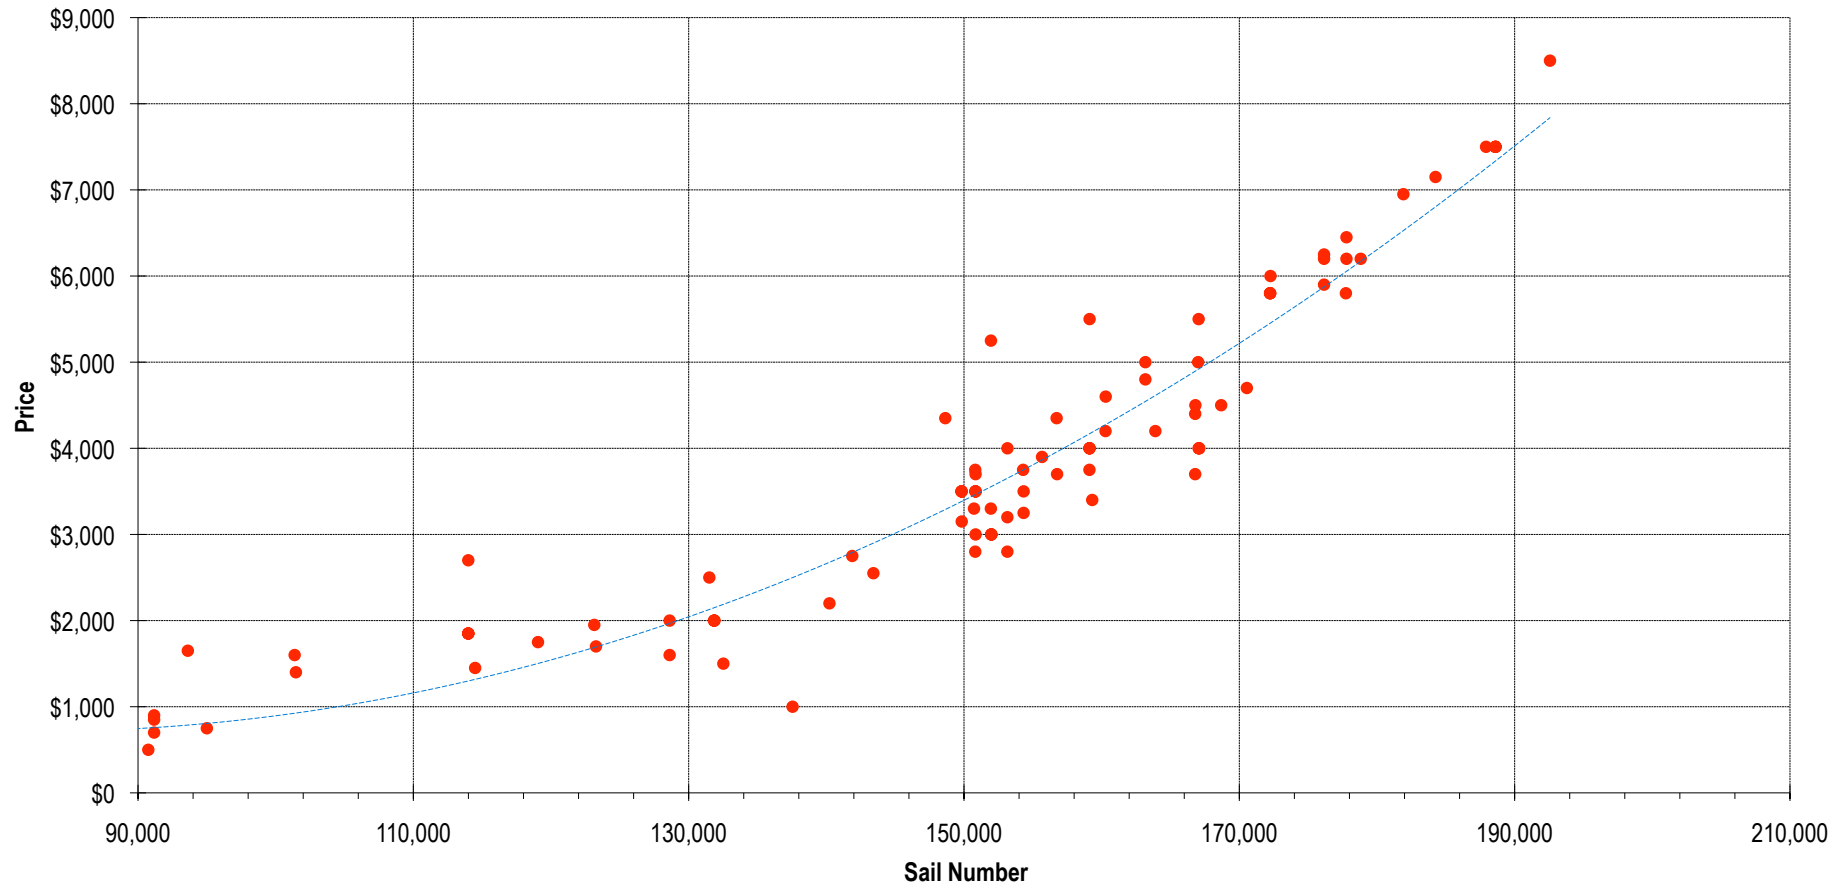

# Laser Secondhand Price Guide (WA)

Data Source: WALA Classifieds  
Prices are asking price not sold price  
Previous 3 years up to March 2008